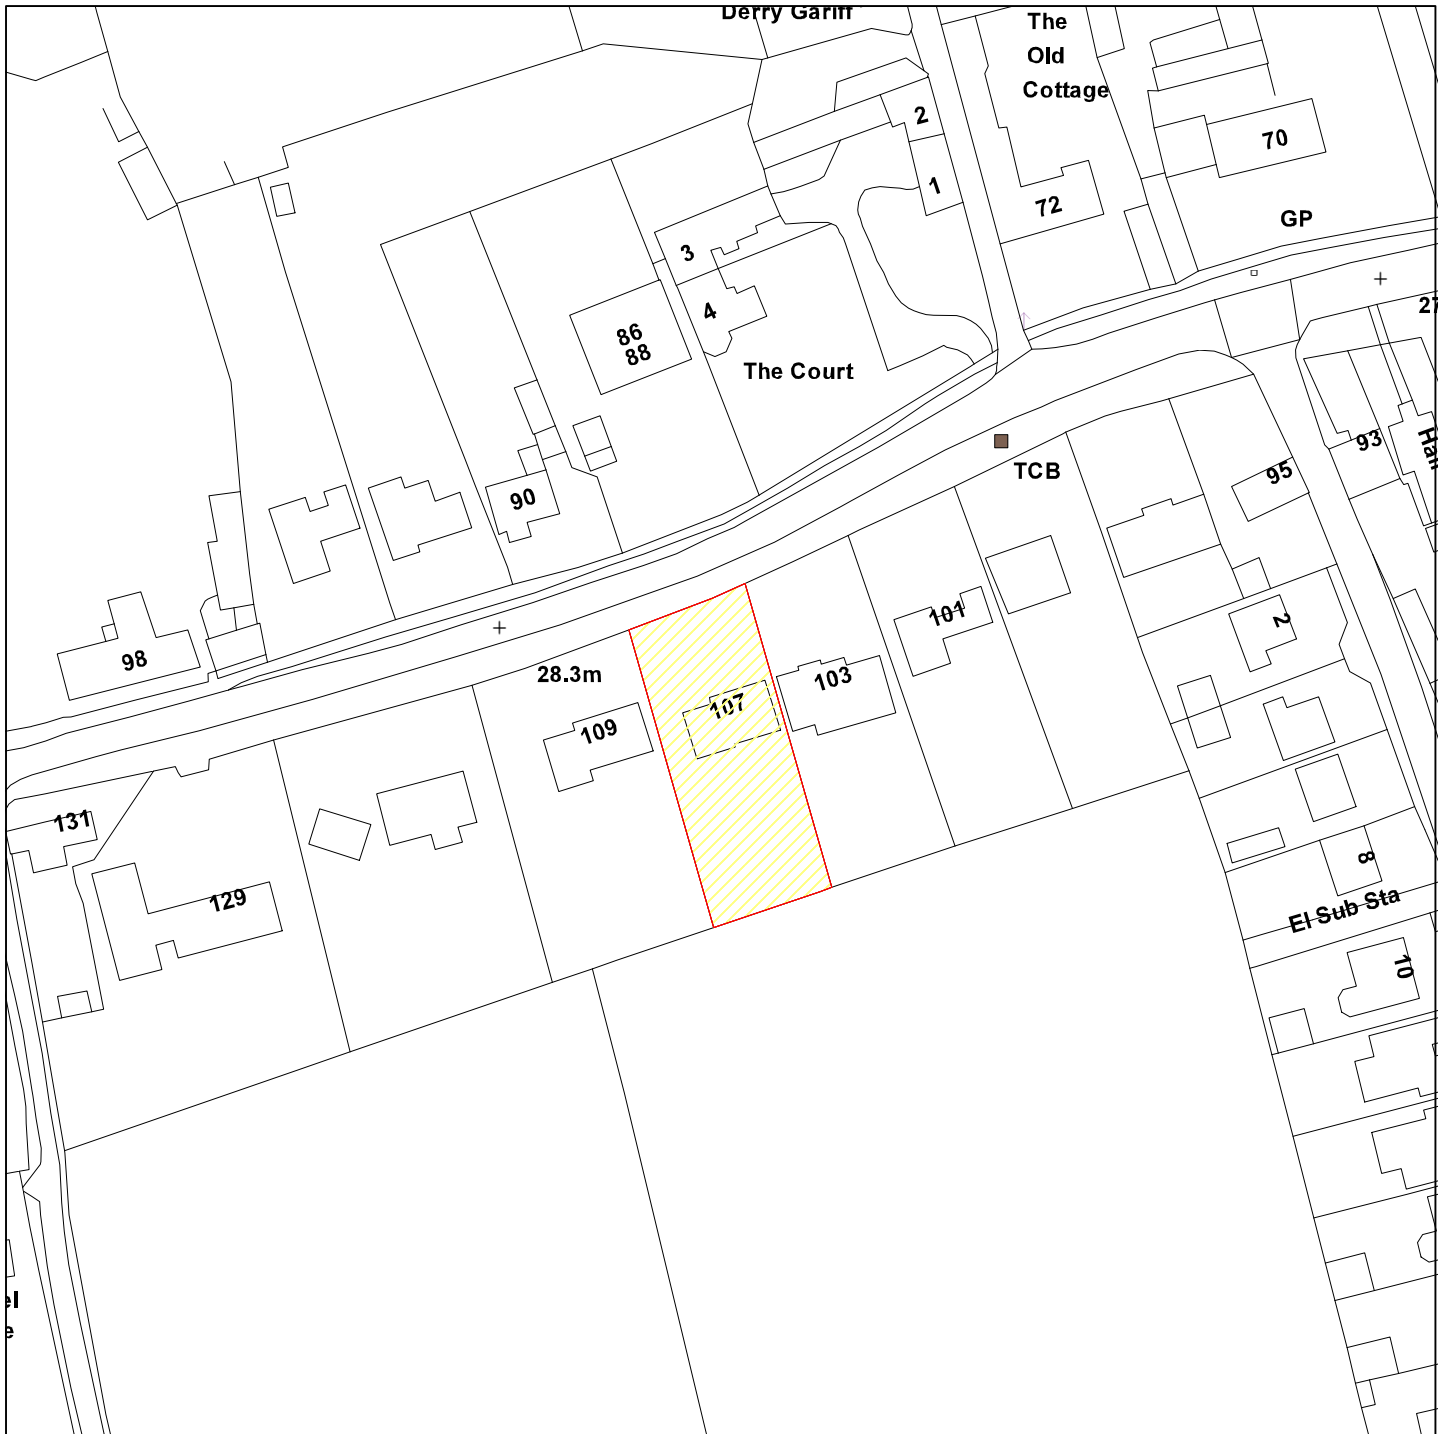

12/01797/CAC

107 Main Street, Askham Bryan

GIS by ESRI (UK)

Scale : 1:1250

Reproduced from the Ordnance Survey map with the permission of the Controller of Her Majesty's Stationery Office © Crown Copyright 2000.

Unauthorised reproduction infringes Crown Copyright and may lead to prosecution or civil proceedings.

Produced using ESRI (UK)'s MapExplorer 2.0 - <http://www.esriuk.com>

Organisation	City of York Council
Department	Planning and Sustainable Development
Comments	
Date	08 October 2012
SLA Number	Not Set